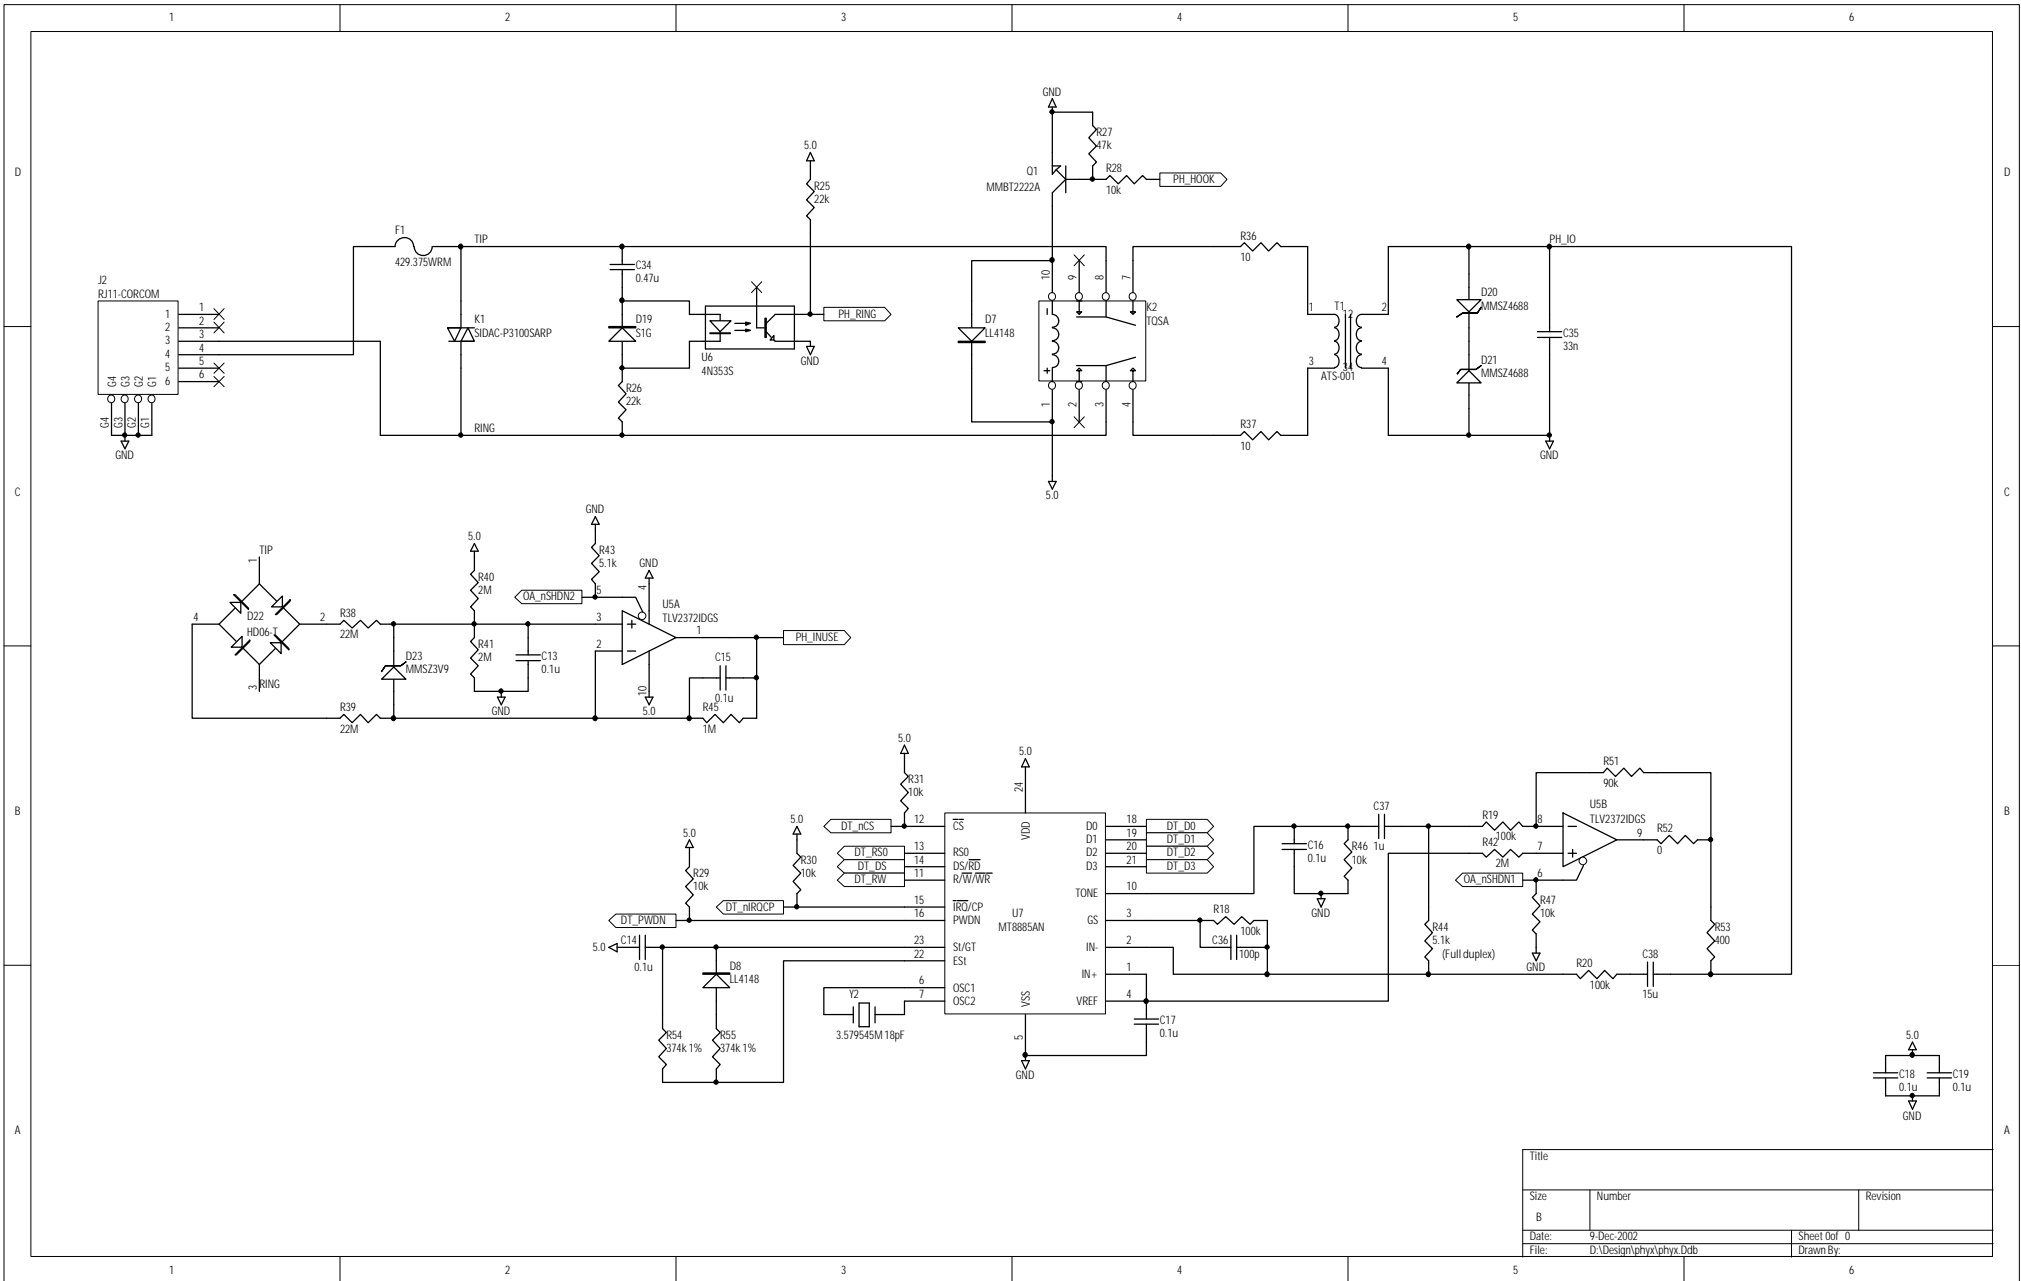

Title		
Size	Number	Revision
B		
Date:	9 Dec 2002	Sheet 0 of 0
File:	D:\Design\ghy\Ughyx.Cdb	Drawn By:

Title		
Size	Number	Revision
B	9 Dec 2002	
Date:	9 Dec 2002	Sheet 0 of 0
File:	D:\Design\ghy\ghy.Ddb	Drawn By:

Title		
Size	Number	Revision
B		
Date:	9 Dec 2002	Sheet 0 of 0
File:	D:\Design\ghy\lghyx.Dtb	Drawn By:

Title		
Size	Number	Revision
B		
Date:	9 Dec 2002	Sheet 0 of 0
File:	D:\Design\ghy\ghy.Ddb	Drawn By:

Title		
Size	Number	Revision
B		
Date:	9 Dec 2002	Sheet 0 of 0
File:	D:\Design\ghy\lghy.Ddb	Drawn By: