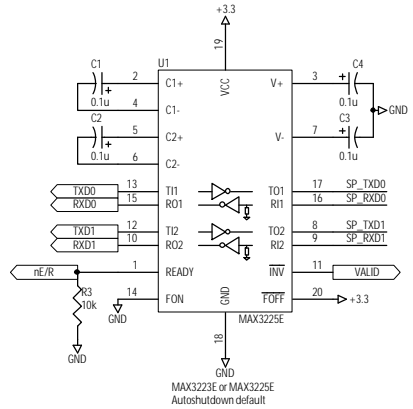

D

C

D

C

B

A

B

A

Title		
Connector		
Size	Number	Revision
B	1	0
Date:	9-Feb-2004	Sheet 6of 6
File:	D:\Design\ARM\mrelator\AML\prog.Ddb	Drawn By: