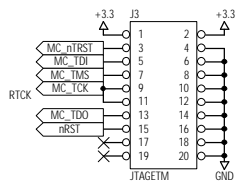

D

C

D

C

B

A

B

A

Title		
Connector		
Size	Number	Revision
B	1	0
Date:	9-Feb-2004	Sheet 6of 6
File:	D:\Design\ARM\mrelator\AML\prog.Ddb	Drawn By: