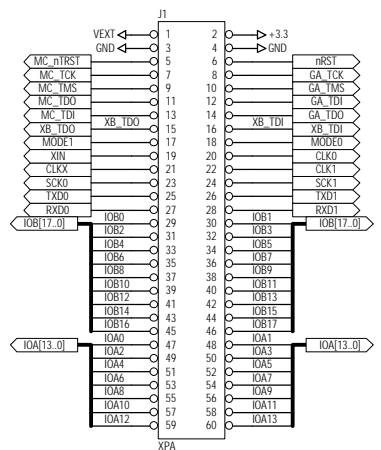

D

C

D

C

B

A

B

A

Title		
Connector		
Size	Number	Revision
B	1	0
Date:	9-Feb-2004	Sheet 6of 6
File:	D:\Design\ARM\mrelator\AML\prog.Ddb	Drawn By: