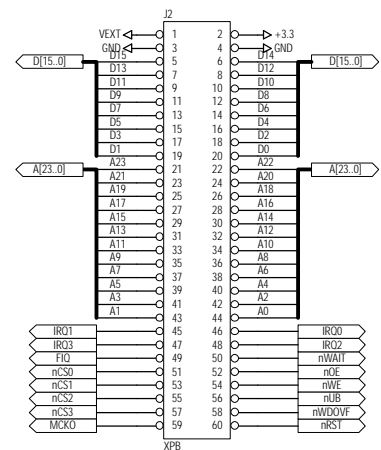

D

C

D

C

B

A

B

A

Title		
Connector		
Size	Number	Revision
B	1	0
Date:	9-Feb-2004	Sheet 6of 6
File:	D:\Design\ARM\mrelator\AML\prog.Ddb	Drawn By: