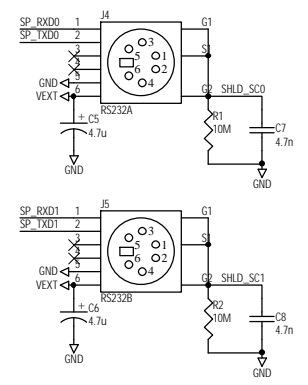

A

B

A

Title		
Connector		
Size	Number	Revision
B	1	0
Date:	9-Feb-2004	Sheet 6of 6
File:	D:\Design\ARM\mrelator\AML\prog.Ddb	Drawn By: